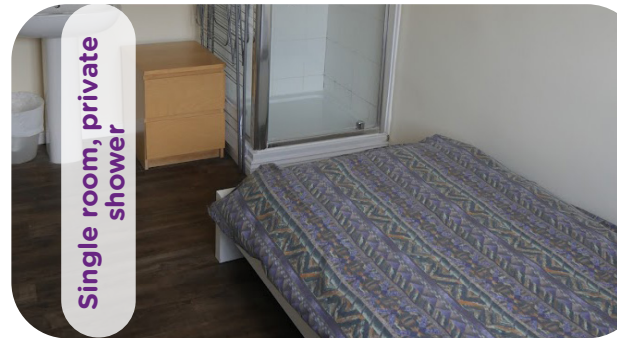

School Phone Numbers
+44 1223 358089
+44 1273 682747

Single room, private shower

Shared Kitchen

2026 PRICES

Prices are per week

ROOM TYPE

Single room, shared bathroom £280

Single room, private shower £300

Single room, en-suite bathroom £330

Studio Apartment £375